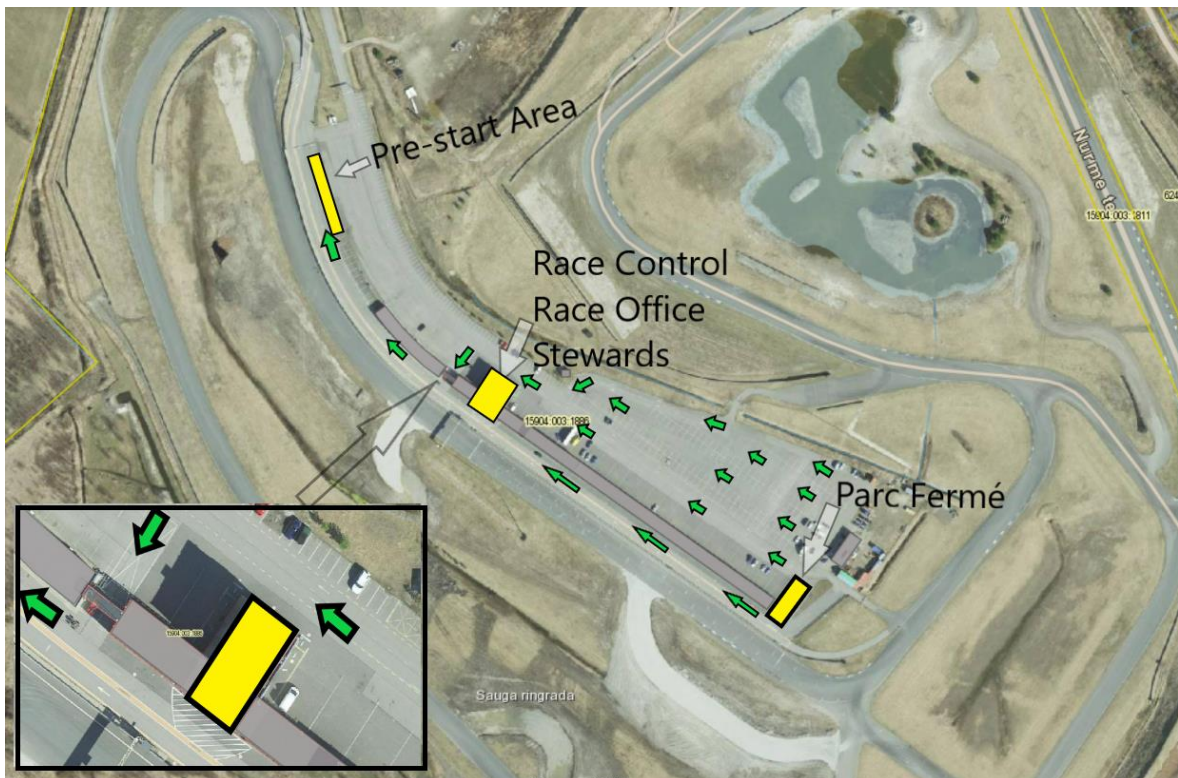

10.08-11.08.2024

Pre-Start and movement in the paddock area

ONLY 10-11.08.2024

- All cars located in the paddock area must be ready in the pre-start area at least 15 minutes before the start time shown in the timetable.
- Cars placed in pit boxes can start moving from the boxes after the finish of the previous competition class and when the green lights are shown from the start tower.